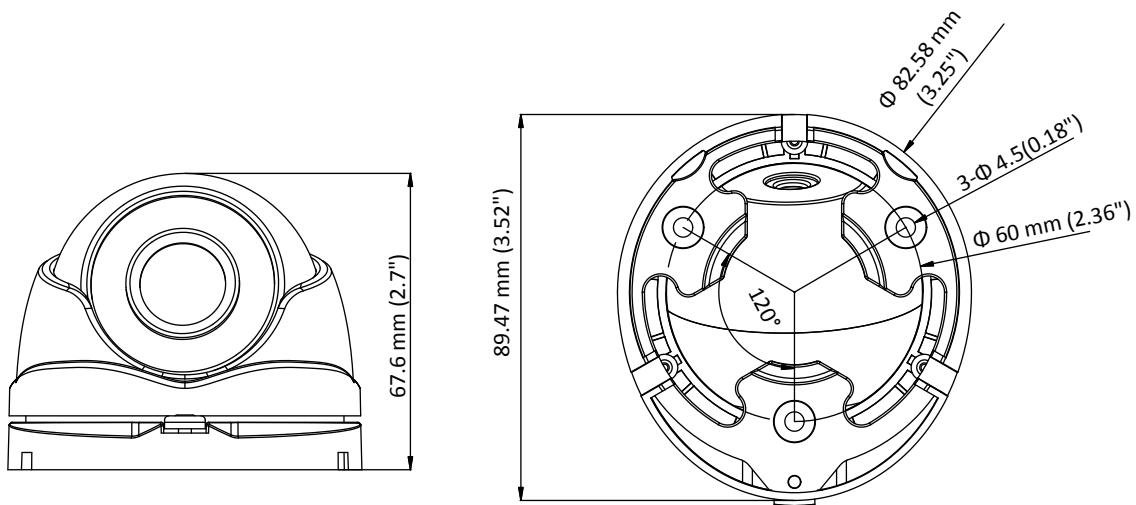

## Specification

| <b>Camera</b>        |  |
|----------------------|--|
| Image Sensor         | 2MP CMOS Image Sensor  |
| Signal System        | PAL/NTSC   |
| Effective Pixels     | 1920 (H) × 1080 (V)  |
| Min. illumination    | 0.1 Lux@(F1.2,AGC ON), 0 Lux with IR   |
| Shutter Time         | 1/25 (1/30) s to 1/50,000 s  |
| Lens                 | 2.8 mm, 3.6 mm, 6 mm optional  |
|                      | Field of view: 103° (2.8 mm), 82.2° (3.6 mm), 54° (6 mm)                     |
| Lens Mount           | M12  |
| Day & Night          | ICR  |
| Angle Adjustment     | Pan: 0° to 360°, Tilt: 0° to 75°, Rotation: 0° to 360°                       |
| Synchronization      | Internal synchronization   |
| Video Frame Rate     | 1080p@25fps/1080p@30fps  |
| HD Video Output      | 1 analog HD output   |
| S/N Ratio            | >62 dB   |
| <b>General</b>       |  |
| Operating Conditions | -40 °C to 60 °C (-40 °F to 140 °F), Humidity: 90% or less (non-condensation) |
| Power Supply         | 12 V DC ± 15%  |
| Power Consumption    | Max. 4 W   |
| Protection Level     | IP66   |
| IR Range             | Up to 20 m   |
| Dimensions           | 89.47 × 67.6 mm (3.52" × 2.7")   |
| Weight               | 340 g (0.75 lb.)   |

## Dimensions